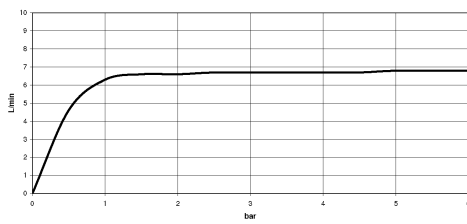

## Rain shower with wall fixing FlowReduce 220 mm - Chrome

TARA

28 648 970

Fits: TARA, LISSÉ, VAIA, META

- 450mm projection
- rain shower Ø 220 mm
- PURE RAIN, max. flow rate 7 l/min (at 3 bar)
- Function from: 6 l/min
- rosette Ø 60 mm
- 1/2" connection
- with anti-scale system
- quick clearing
- WRAS
- This product can help a building meet the requirements of Green Building Rating Systems, e.g. LEED®, BREEAM®, DGNB

	Chrome	28 648 970-00
	Brushed Platinum	28 648 970-06
	Platinum	28 648 970-08
	Dark Chrome	28 648 970-19
	Light Gold	28 648 970-26
	Brushed Light Gold	28 648 970-27
	Brushed Durabronze (23kt Gold)	28 648 970-28
	Matte Black	28 648 970-33
	Brushed Bronze	28 648 970-42
	Brushed Champagne (22kt Gold)	28 648 970-46
	Champagne (22kt Gold)	28 648 970-47
	Brushed Chrome	28 648 970-93
	Brushed Dark Platinum	28 648 970-99

28 648 970

mm [inches]

Flow rate chart

Certificates

LGA\_38655.

28 648 970

Parts for other finishes can be found here: [Brushed Platinum](#)