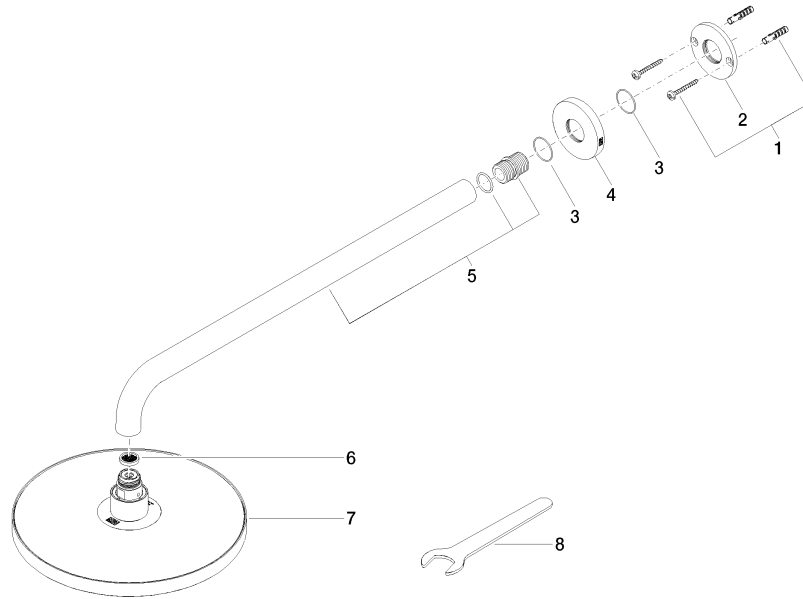

## Rain shower with wall fixing FlowReduce 220 mm - Chrome

TARA

28 648 970

Fits: TARA, LISSÉ, VAIA, META

- 450mm projection
- rain shower Ø 220 mm
- PURE RAIN, max. flow rate 7 l/min (at 3 bar)
- Function from: 6 l/min
- rosette Ø 60 mm
- 1/2" connection
- with anti-scale system
- quick clearing
- WRAS
- This product can help a building meet the requirements of Green Building Rating Systems, e.g. LEED®, BREEAM®, DGNB

	Chrome	28 648 970-00
	Brushed Platinum	28 648 970-06
	Platinum	28 648 970-08
	Dark Chrome	28 648 970-19
	Light Gold	28 648 970-26
	Brushed Light Gold	28 648 970-27
	Brushed Durabronze (23kt Gold)	28 648 970-28
	Matte Black	28 648 970-33
	Brushed Bronze	28 648 970-42
	Brushed Champagne (22kt Gold)	28 648 970-46
	Champagne (22kt Gold)	28 648 970-47
	Brushed Chrome	28 648 970-93
	Brushed Dark Platinum	28 648 970-99

28 648 970

mm [inches]

Flow rate chart

Certificates

LGA\_38655.

28 648 970

Parts for other finishes can be found here: [Brushed Platinum](#)

### Spare parts list

No.	Item Number	Name	Quantity used	Delivery time
1	04 30 31 032 00 90	fixing set	1	2
2	09 17 20 120 90	holder	1	2
3	09 14 10 150 90	seal	2	2
4	09 27 97 015-00	rosette	1	10
5	90 11 03 070 00-00	pipe	1	10
6	09 23 01 075 90	insert	1	2
7	90 12 05 092 20-00	shower	1	10
8	90 30 09 069 00 90	key	1	2