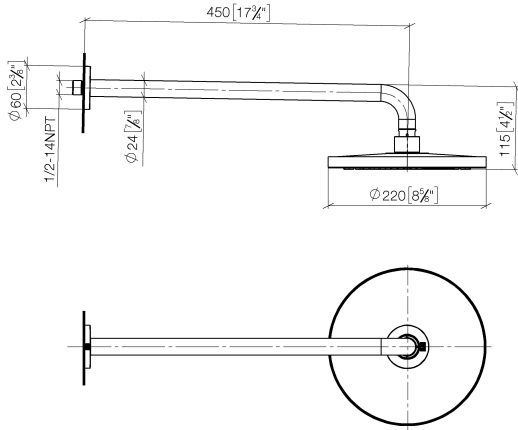

## Rain shower with wall fixing FlowReduce 220 mm - Chrome

TARA

28 648 970

Fits: TARA, LISSÉ, VAIA, META

- 450mm projection
- rain shower Ø 220 mm
- PURE RAIN, max. flow rate 7 l/min (at 3 bar)
- Function from: 6 l/min
- rosette Ø 60 mm
- 1/2" connection
- with anti-scale system
- quick clearing
- WRAS
- This product can help a building meet the requirements of Green Building Rating Systems, e.g. LEED®, BREEAM®, DGNB

	Chrome	28 648 970-00
	Brushed Platinum	28 648 970-06
	Platinum	28 648 970-08
	Dark Chrome	28 648 970-19
	Light Gold	28 648 970-26
	Brushed Light Gold	28 648 970-27
	Brushed Durabronze (23kt Gold)	28 648 970-28
	Matte Black	28 648 970-33
	Brushed Bronze	28 648 970-42
	Brushed Champagne (22kt Gold)	28 648 970-46
	Champagne (22kt Gold)	28 648 970-47
	Brushed Chrome	28 648 970-93
	Brushed Dark Platinum	28 648 970-99

28 648 970

mm [inches]

Flow rate chart

Certificates

LGA\_38655.

28 648 970

Parts for other finishes can be found here: [Brushed Platinum](#)

### Spare parts list

No.	Item Number	Name	Quantity used	Delivery time
1	04 30 31 032 00 90	fixing set	1	2
2	09 17 20 120 90	holder	1	2
3	09 14 10 150 90	seal	2	2
4	09 27 97 015-00	rosette	1	10
5	90 11 03 070 00-00	pipe	1	10
6	09 23 01 075 90	insert	1	2
7	90 12 05 092 20-00	shower	1	10
8	90 30 09 069 00 90	key	1	2